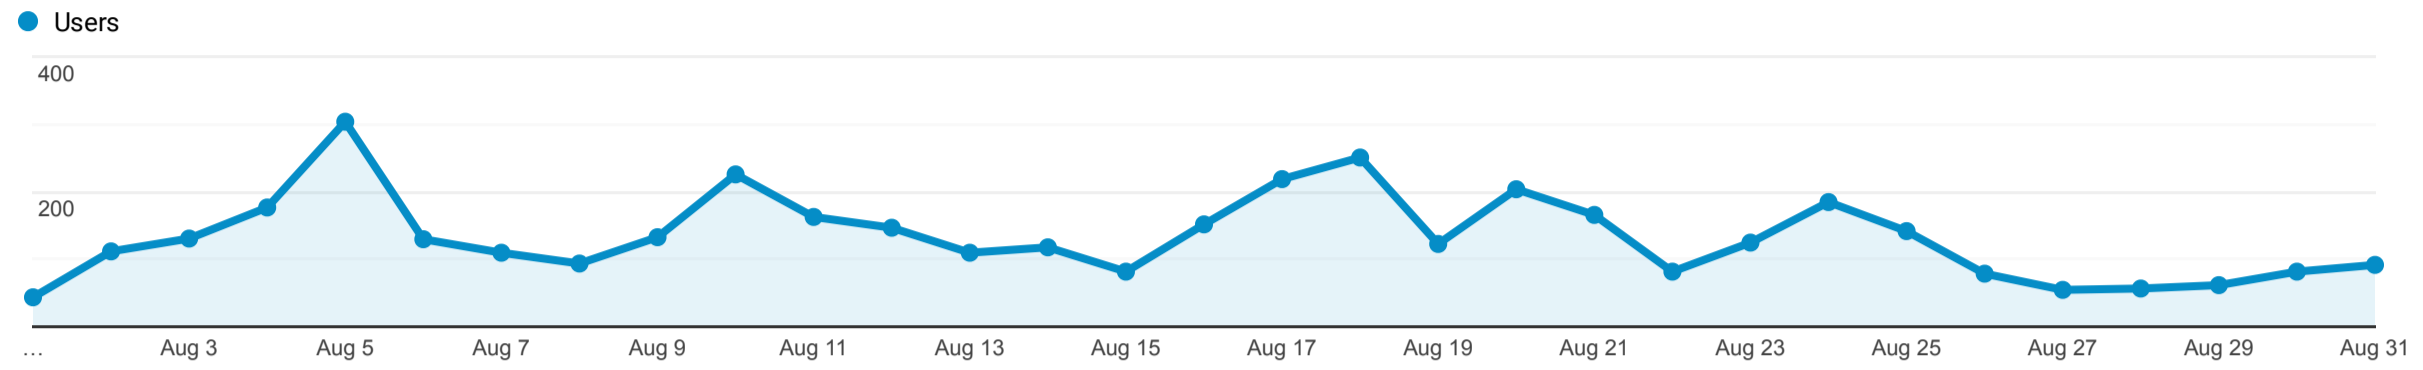

Referral Traffic

Aug 1, 2021 - Aug 31, 2021

All Users  
18.30% Users

Explorer

Summary

Source	Acquisition			Behavior			Conversions		
	Users ↓	New Users	Sessions	Bounce Rate	Pages / Session	Avg. Session Duration	Goal Conversion Rate	Goal Completions	Goal Value
	<b>2,984</b> % of Total: 18.30% (16,302)	<b>2,557</b> % of Total: 17.43% (14,673)	<b>4,425</b> % of Total: 15.98% (27,698)	<b>79.73%</b> Avg for View: 66.07% (20.67%)	<b>1.43</b> Avg for View: 1.86 (-22.73%)	<b>00:00:58</b> Avg for View: 00:01:43 (-44.09%)	<b>0.00%</b> Avg for View: 0.00% (0.00%)	<b>0</b> % of Total: 0.00% (0)	<b>\$0.00</b> % of Total: 0.00% (\$0.00)
1. <a href="#">m.facebook.com</a>	<b>947</b> (31.55%)	<b>839</b> (32.81%)	<b>1,230</b> (27.80%)	<b>90.81%</b>	<b>1.14</b>	<b>00:00:18</b>	<b>0.00%</b>	<b>0</b> (0.00%)	<b>\$0.00</b> (0.00%)
2. <a href="#">t.co</a>	<b>864</b> (28.78%)	<b>806</b> (31.52%)	<b>1,107</b> (25.02%)	<b>87.08%</b>	<b>1.25</b>	<b>00:00:41</b>	<b>0.00%</b>	<b>0</b> (0.00%)	<b>\$0.00</b> (0.00%)
3. <a href="#">l.facebook.com</a>	<b>195</b> (6.50%)	<b>149</b> (5.83%)	<b>292</b> (6.60%)	<b>85.96%</b>	<b>1.21</b>	<b>00:00:43</b>	<b>0.00%</b>	<b>0</b> (0.00%)	<b>\$0.00</b> (0.00%)
4. <a href="#">churchmilitant.com</a>	<b>114</b> (3.80%)	<b>104</b> (4.07%)	<b>118</b> (2.67%)	<b>84.75%</b>	<b>1.25</b>	<b>00:00:58</b>	<b>0.00%</b>	<b>0</b> (0.00%)	<b>\$0.00</b> (0.00%)
5. <a href="#">assignofhope379.com</a>	<b>106</b> (3.53%)	<b>89</b> (3.48%)	<b>138</b> (3.12%)	<b>90.58%</b>	<b>1.21</b>	<b>00:00:29</b>	<b>0.00%</b>	<b>0</b> (0.00%)	<b>\$0.00</b> (0.00%)
6. <a href="#">printfriendly.com</a>	<b>69</b> (2.30%)	<b>1</b> (0.04%)	<b>395</b> (8.93%)	<b>40.76%</b>	<b>2.38</b>	<b>00:02:20</b>	<b>0.00%</b>	<b>0</b> (0.00%)	<b>\$0.00</b> (0.00%)
7. <a href="#">breitbart.com</a>	<b>66</b> (2.20%)	<b>62</b> (2.42%)	<b>103</b> (2.33%)	<b>70.87%</b>	<b>1.59</b>	<b>00:01:27</b>	<b>0.00%</b>	<b>0</b> (0.00%)	<b>\$0.00</b> (0.00%)
8. <a href="#">facebook.com</a>	<b>62</b> (2.07%)	<b>61</b> (2.39%)	<b>64</b> (1.45%)	<b>93.75%</b>	<b>1.17</b>	<b>00:00:57</b>	<b>0.00%</b>	<b>0</b> (0.00%)	<b>\$0.00</b> (0.00%)
9. <a href="#">beyondthesestonewalls.com</a>	<b>58</b> (1.93%)	<b>39</b> (1.53%)	<b>90</b> (2.03%)	<b>71.11%</b>	<b>1.41</b>	<b>00:01:16</b>	<b>0.00%</b>	<b>0</b> (0.00%)	<b>\$0.00</b> (0.00%)
10. <a href="#">r20.rs6.net</a>	<b>55</b> (1.83%)	<b>1</b> (0.04%)	<b>236</b> (5.33%)	<b>69.92%</b>	<b>1.26</b>	<b>00:01:03</b>	<b>0.00%</b>	<b>0</b> (0.00%)	<b>\$0.00</b> (0.00%)