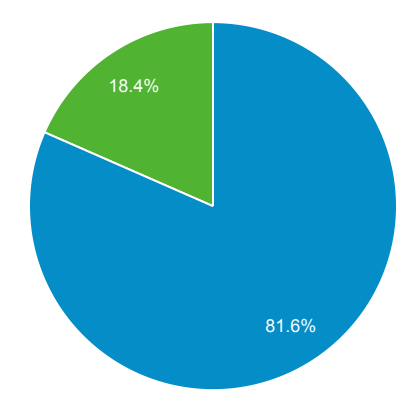

Users 15,235	New Users 13,594	Sessions 26,801	Number of Sessions per User 1.76
Pageviews 49,918	Pages / Session 1.86	Avg. Session Duration 00:01:45	Bounce Rate 65.11%

■ New Visitor ■ Returning Visitor