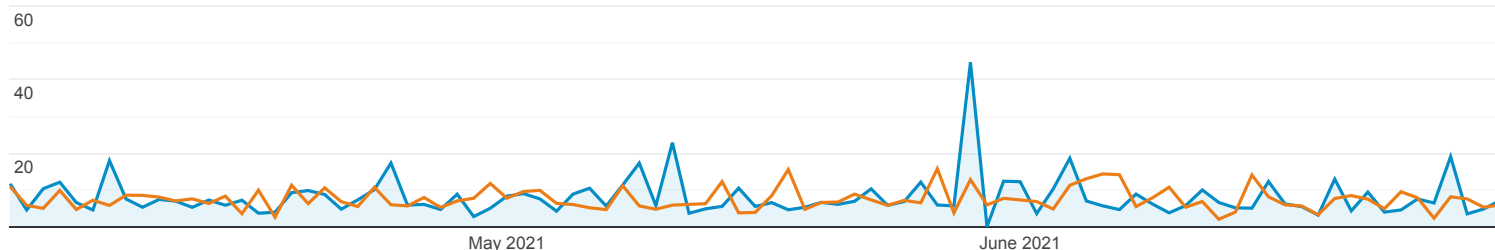

## Site Speed Overview

All Users  
+0.00% Pageviews

Apr 1, 2021 - Jun 30, 2021  
Compare to: Dec 31, 2020 - Mar 31, 2021

### Overview

Apr 1, 2021 - Jun 30, 2021: ● Avg. Page Load Time (sec)

Dec 31, 2020 - Mar 31, 2021: ● Avg. Page Load Time (sec)