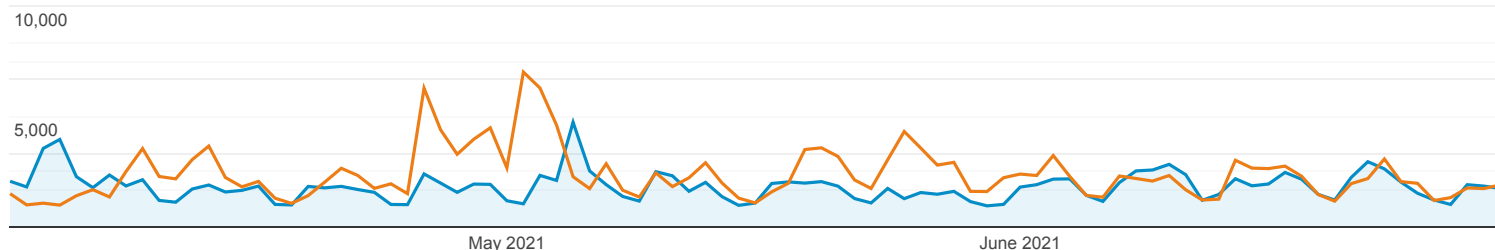

Overview

All Users
+0.00% Pageviews

Apr 1, 2021 - Jun 30, 2021
Compare to: Dec 31, 2020 - Mar 31, 2021

Overview

Apr 1, 2021 - Jun 30, 2021: ● Pageviews

Dec 31, 2020 - Mar 31, 2021: ● Pageviews

Pageviews
-22.93%
165,935 vs 215,304

Unique Pageviews
-23.52%
138,302 vs 180,835

Avg. Time on Page
4.41%
00:02:05 vs 00:02:00

Bounce Rate
-7.37%
66.94% vs 72.27%

% Exit
-4.87%
57.00% vs 59.92%

Page	Pageviews	% Pageviews
1. /		
Apr 1, 2021 - Jun 30, 2021	56,321	33.94%
Dec 31, 2020 - Mar 31, 2021	61,652	28.63%
% Change	-8.65%	18.53%
2. /biden-and-the-bishops-at-easter/		
Apr 1, 2021 - Jun 30, 2021	6,253	3.77%
Dec 31, 2020 - Mar 31, 2021	0	0.00%
% Change	100.00%	100.00%
3. /category/latest-news/		
Apr 1, 2021 - Jun 30, 2021	4,771	2.88%
Dec 31, 2020 - Mar 31, 2021	5,529	2.57%
% Change	-13.71%	11.96%
4. /disneys-anti-bias-campaign-excludes-catholics/		
Apr 1, 2021 - Jun 30, 2021	4,693	2.83%
Dec 31, 2020 - Mar 31, 2021	0	0.00%
% Change	100.00%	100.00%
5. /product/donation/		
Apr 1, 2021 - Jun 30, 2021	1,773	1.07%
Dec 31, 2020 - Mar 31, 2021	2,024	0.94%
% Change	-12.40%	13.66%
6. /open-letter-to-mlb-commissioner/		
Apr 1, 2021 - Jun 30, 2021	1,666	1.00%
Dec 31, 2020 - Mar 31, 2021	0	0.00%
% Change	100.00%	100.00%
7. /hoax-movie-sleepers-defames-catholic-school-and-priest/		