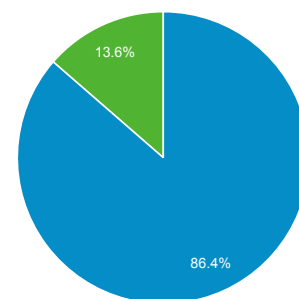

New Users

-26.99%
55,323 vs 75,776

Sessions

-26.69%
94,624 vs 129,065

Number of Sessions per User

0.56%
1.67 vs 1.66

Pageviews

-22.93%
165,935 vs 215,304

Pages / Session

5.12%
1.75 vs 1.67

Avg. Session Duration

17.68%
00:01:34 vs 00:01:20

Bounce Rate

-7.37%
66.94% vs 72.27%

■ New Visitor ■ Returning Visitor

Apr 1, 2021 - Jun 30, 2021

Dec 31, 2020 - Mar 31, 2021

Language

	Users	% Users
1. en-us		
Apr 1, 2021 - Jun 30, 2021	49,426	87.03%
Dec 31, 2020 - Mar 31, 2021	67,933	86.94%
% Change	-27.24%	0.11%
2. en-gb		
Apr 1, 2021 - Jun 30, 2021	2,378	4.19%
Dec 31, 2020 - Mar 31, 2021	2,864	3.67%
% Change	-16.97%	14.24%
3. en		
Apr 1, 2021 - Jun 30, 2021	1,515	2.67%
Dec 31, 2020 - Mar 31, 2021	2,897	3.71%
% Change	-47.70%	-28.05%
4. en-ca		
Apr 1, 2021 - Jun 30, 2021	840	1.48%