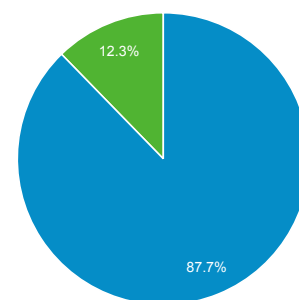

New Users

-26.99%
55,323 vs 75,776

Sessions

-26.69%
94,624 vs 129,065

Number of Sessions per User

0.56%
1.67 vs 1.66

Pageviews

-22.93%
165,935 vs 215,304

Pages / Session

5.12%
1.75 vs 1.67

Avg. Session Duration

17.68%
00:01:34 vs 00:01:20

Bounce Rate

-7.37%
66.94% vs 72.27%

■ New Visitor ■ Returning Visitor

Apr 1, 2021 - Jun 30, 2021

Dec 31, 2020 - Mar 31, 2021

Language

	Users	% Users
1. en-us		
Apr 1, 2021 - Jun 30, 2021	49,426	87.03%
Dec 31, 2020 - Mar 31, 2021	67,933	86.94%
% Change	-27.24%	0.11%
2. en-gb		
Apr 1, 2021 - Jun 30, 2021	2,378	4.19%
Dec 31, 2020 - Mar 31, 2021	2,864	3.67%
% Change	-16.97%	14.24%
3. en		
Apr 1, 2021 - Jun 30, 2021	1,515	2.67%
Dec 31, 2020 - Mar 31, 2021	2,897	3.71%
% Change	-47.70%	-28.05%
4. en-ca		
Apr 1, 2021 - Jun 30, 2021	840	1.48%