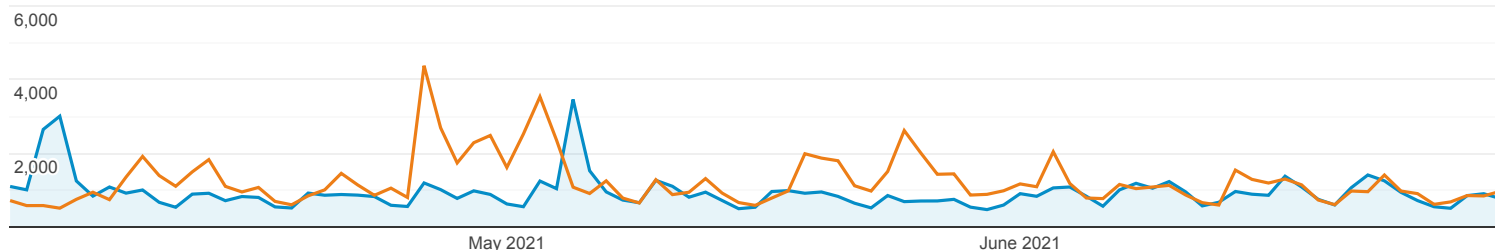

Audience Overview

All Users
+0.00% Users

Apr 1, 2021 - Jun 30, 2021
Compare to: Dec 31, 2020 - Mar 31, 2021

Overview

Apr 1, 2021 - Jun 30, 2021: ● Users

Dec 31, 2020 - Mar 31, 2021: ● Users

Users

-27.09%
56,754 vs 77,843

New Users

-26.99%
55,323 vs 75,776

Sessions

-26.69%
94,624 vs 129,065

Number of Sessions per User

0.56%
1.67 vs 1.66

Pageviews

-22.93%
165,935 vs 215,304

Pages / Session

5.12%
1.75 vs 1.67

Avg. Session Duration

17.68%
00:01:34 vs 00:01:20

Bounce Rate

-7.37%
66.94% vs 72.27%

■ New Visitor ■ Returning Visitor

Apr 1, 2021 - Jun 30, 2021