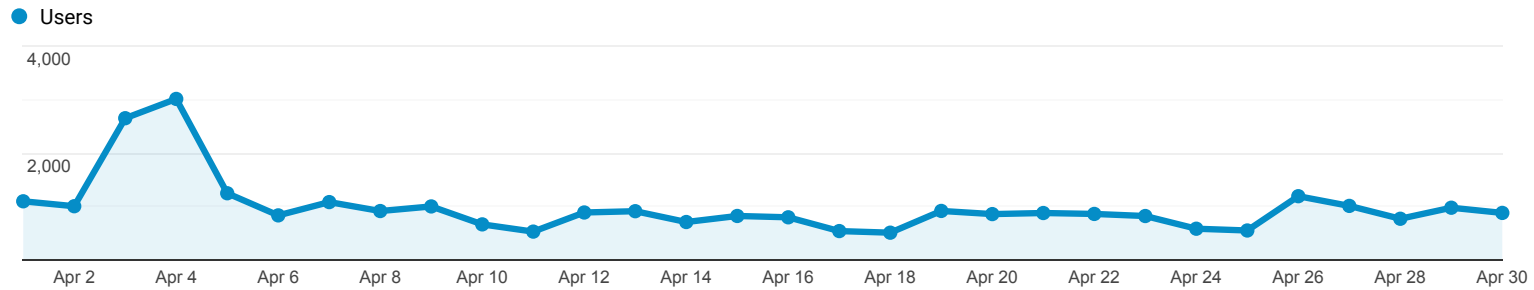

Overview

All Users
100.00% Users

Apr 1, 2021 - Apr 30, 2021

Explorer

Summary

Device Category	Acquisition			Behavior			Conversions		
	Users	New Users	Sessions	Bounce Rate	Pages / Session	Avg. Session Duration	Goal Conversion Rate	Goal Completions	Goal Value
	21,505 % of Total: 100.00% (21,505)	20,034 % of Total: 100.05% (20,024)	32,950 % of Total: 100.00% (32,950)	69.00% Avg for View: 69.00% (0.00%)	1.67 Avg for View: 1.67 (0.00%)	00:01:27 Avg for View: 00:01:27 (0.00%)	0.00% Avg for View: 0.00% (0.00%)	0 % of Total: 0.00% (0)	\$0.00 % of Total: 0.00% (0.00%)
1. desktop	10,148 (47.29%)	9,226 (46.05%)	16,690 (50.65%)	64.49%	1.85	00:01:49	0.00%	0 (0.00%)	\$0.00 (0.00%)
2. mobile	10,028 (46.73%)	9,648 (48.16%)	14,148 (42.94%)	74.76%	1.46	00:01:03	0.00%	0 (0.00%)	\$0.00 (0.00%)
3. tablet	1,283 (5.98%)	1,160 (5.79%)	2,112 (6.41%)	66.15%	1.66	00:01:13	0.00%	0 (0.00%)	\$0.00 (0.00%)