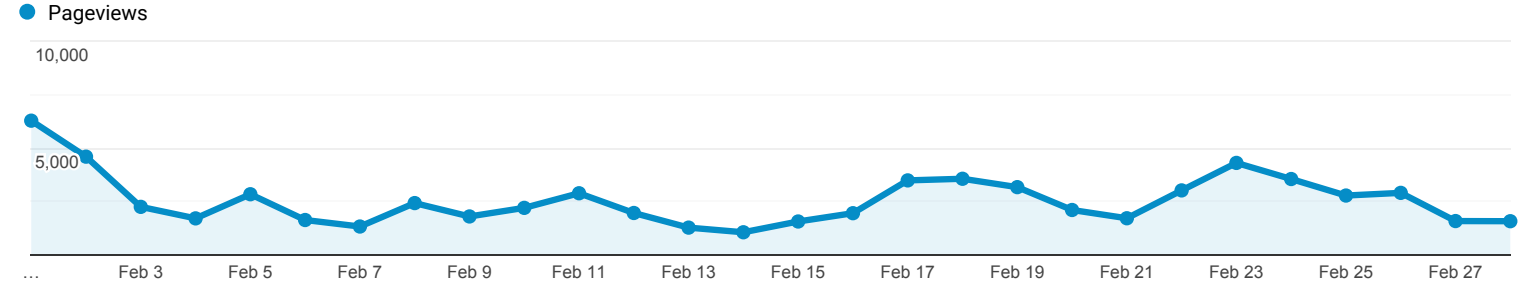

Overview

All Users
100.00% Pageviews

Feb 1, 2021 - Feb 28, 2021

Overview

Pageviews 71,898	Unique Pageviews 60,934	Avg. Time on Page 00:01:59	Bounce Rate 72.97%	% Exit 59.87%
-----------------------------------	--	---	-------------------------------------	--------------------------------

Page	Pageviews	% Pageviews
1. /	19,122	26.60%
2. /equality-act-is-anti-christian/	3,632	5.05%
3. /rush-limbaugh-r-i-p/	2,106	2.93%
4. /twitter-cancels-catholic-media-outlet/	2,061	2.87%
5. /bot-traffic.xyz	2,052	2.85%
6. /trafficbot.life	2,030	2.82%
7. /category/latest-news/	1,827	2.54%
8. /resistance-to-popes-pleas-growing-in-u-s/	1,481	2.06%
9. /biden-v-the-bishops/	1,463	2.03%
10. /demonizing-white-christians/	1,259	1.75%