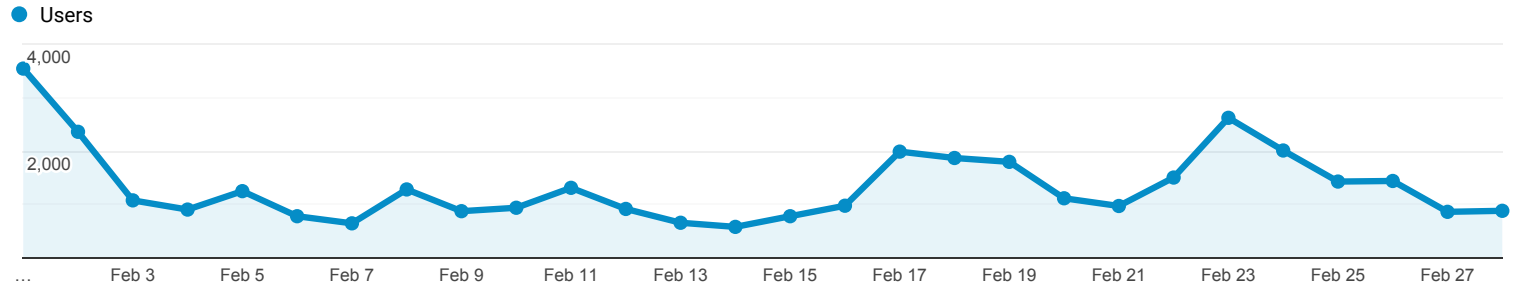

Overview

**All Users**  
100.00% Users

Feb 1, 2021 - Feb 28, 2021

Explorer

Summary

Device Category	Acquisition			Behavior			Conversions		
	Users	New Users	Sessions	Bounce Rate	Pages / Session	Avg. Session Duration	Goal Conversion Rate	Goal Completions	Goal Value
	<b>27,316</b> % of Total: 100.00% (27,316)	<b>24,359</b> % of Total: 100.06% (24,344)	<b>43,066</b> % of Total: 100.00% (43,066)	<b>72.97%</b> Avg for View: 72.97% (0.00%)	<b>1.67</b> Avg for View: 1.67 (0.00%)	<b>00:01:20</b> Avg for View: 00:01:20 (0.00%)	<b>0.00%</b> Avg for View: 0.00% (0.00%)	<b>0</b> % of Total: 0.00% (0)	<b>\$0.00</b> % of Total: 0.00% (0.00%)
1. mobile	<b>14,195</b> (51.77%)	13,024 (53.47%)	20,190 (46.88%)	79.05%	1.43	00:00:59	0.00%	0 (0.00%)	\$0.00 (0.00%)
2. desktop	<b>11,495</b> (41.93%)	9,877 (40.55%)	20,128 (46.74%)	67.19%	1.90	00:01:41	0.00%	0 (0.00%)	\$0.00 (0.00%)
3. tablet	<b>1,728</b> (6.30%)	1,458 (5.99%)	2,748 (6.38%)	70.60%	1.75	00:01:18	0.00%	0 (0.00%)	\$0.00 (0.00%)