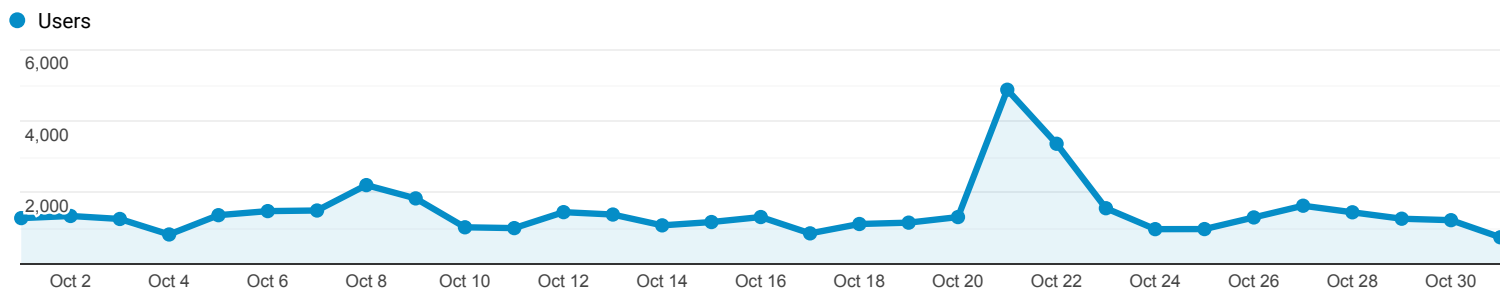

Overview

All Users
100.00% Users

Oct 1, 2020 - Oct 31, 2020

Explorer

Summary

Device Category	Acquisition			Behavior			Conversions		
	Users	New Users	Sessions	Bounce Rate	Pages / Session	Avg. Session Duration	Goal Conversion Rate	Goal Completions	Goal Value
	33,741 % of Total: 100.00% (33,741)	30,418 % of Total: 100.06% (30,401)	50,349 % of Total: 100.00% (50,349)	71.51% Avg for View: 71.51% (0.00%)	1.67 Avg for View: 1.67 (0.00%)	00:01:26 Avg for View: 00:01:26 (0.00%)	0.00% Avg for View: 0.00% (0.00%)	0 % of Total: 0.00% (0)	\$0.00 % of Total: 0.00% (0.00%)
1. mobile	18,213 (54.63%)	17,070 (56.12%)	25,028 (49.71%)	78.62%	1.44	00:00:58	0.00%	0 (0.00%)	\$0.00 (0.00%)
2. desktop	12,662 (37.98%)	11,345 (37.30%)	21,370 (42.44%)	63.19%	1.93	00:02:00	0.00%	0 (0.00%)	\$0.00 (0.00%)
3. tablet	2,462 (7.39%)	2,003 (6.58%)	3,951 (7.85%)	71.40%	1.78	00:01:12	0.00%	0 (0.00%)	\$0.00 (0.00%)