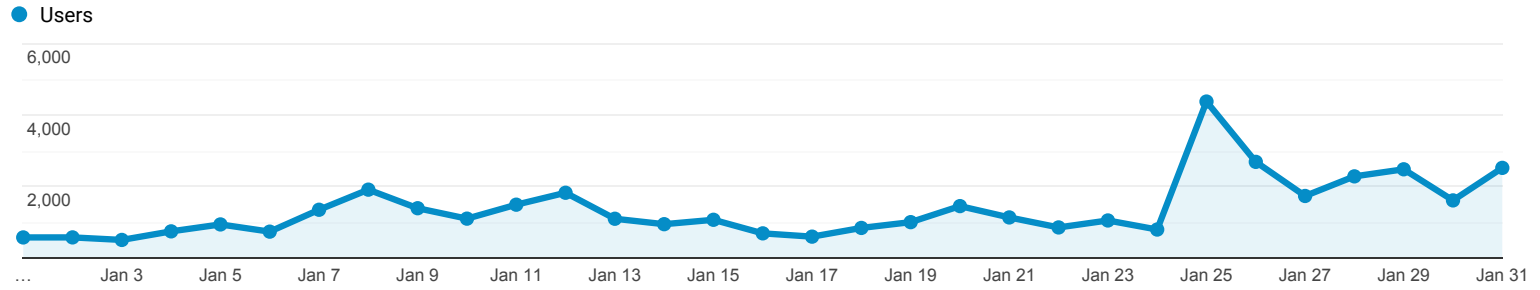

Overview

**All Users**  
100.00% Users

Jan 1, 2021 - Jan 31, 2021

Explorer

Summary

Device Category	Acquisition			Behavior			Conversions		
	Users	New Users	Sessions	Bounce Rate	Pages / Session	Avg. Session Duration	Goal Conversion Rate	Goal Completions	Goal Value
	<b>32,759</b> % of Total: 100.00% (32,759)	<b>30,751</b> % of Total: 100.03% (30,743)	<b>49,954</b> % of Total: 100.00% (49,954)	<b>75.03%</b> Avg for View: 75.03% (0.00%)	<b>1.58</b> Avg for View: 1.58 (0.00%)	<b>00:01:11</b> Avg for View: 00:01:11 (0.00%)	<b>0.00%</b> Avg for View: 0.00% (0.00%)	<b>0</b> % of Total: 0.00% (0)	<b>\$0.00</b> % of Total: 0.00% (0.00%)
1. mobile	<b>17,998</b> (54.89%)	17,343 (56.40%)	24,559 (49.16%)	80.70%	1.36	00:00:49	0.00%	0 (0.00%)	\$0.00 (0.00%)
2. desktop	<b>12,299</b> (37.51%)	11,134 (36.21%)	21,694 (43.43%)	68.93%	1.78	00:01:35	0.00%	0 (0.00%)	\$0.00 (0.00%)
3. tablet	<b>2,492</b> (7.60%)	2,274 (7.39%)	3,701 (7.41%)	73.14%	1.77	00:01:09	0.00%	0 (0.00%)	\$0.00 (0.00%)