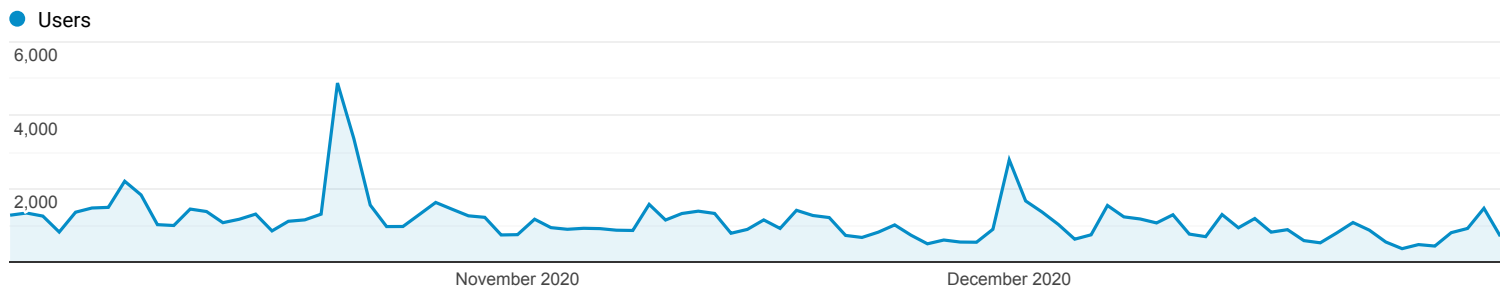

Audience Overview

Oct 1, 2020 - Dec 31, 2020

All Users
100.00% Users

Overview

Users 72,150	New Users 67,815	Sessions 117,510
Number of Sessions per User 1.63	Pageviews 203,053	Pages / Session 1.73
Avg. Session Duration 00:01:31	Bounce Rate 69.83%	