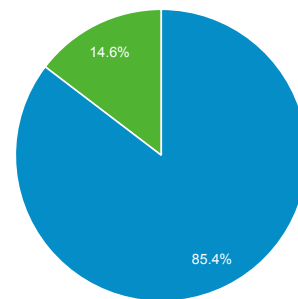

Users 72,150	New Users 67,815	Sessions 117,510
Number of Sessions per User 1.63	Pageviews 203,053	Pages / Session 1.73
Avg. Session Duration 00:01:31	Bounce Rate 69.83%	

■ New Visitor ■ Returning Visitor