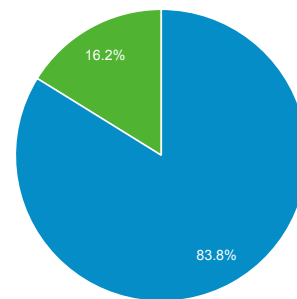

### Audience Overview

Jan 1, 2021 - Jan 31, 2021

All Users  
100.00% Users

Overview

Users  
**32,759**

New Users  
**30,743**

Sessions  
**49,954**

Number of Sessions per User  
**1.52**

Pageviews  
**78,705**

Pages / Session  
**1.58**

Avg. Session Duration  
**00:01:11**

Bounce Rate  
**75.03%**

■ New Visitor ■ Returning Visitor

Browser	Users	% Users
1. Safari	10,530	32.20%
2. Chrome	9,821	30.04%
3. Safari (in-app)	5,170	15.81%
4. Android Webview	2,575	7.88%
5. Edge	2,160	6.61%
6. Firefox	1,093	3.34%
7. Samsung Internet	563	1.72%
8. Amazon Silk	280	0.86%
9. Internet Explorer	266	0.81%
10. Opera	137	0.42%