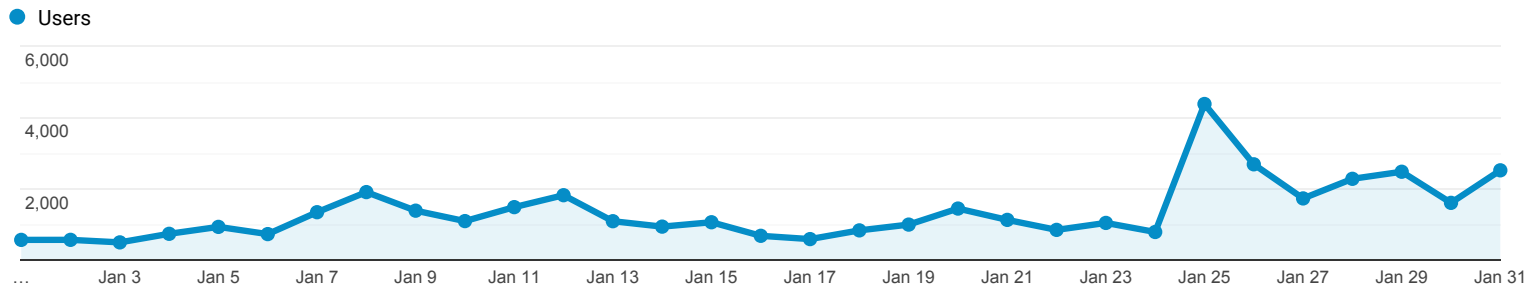

### Audience Overview

Jan 1, 2021 - Jan 31, 2021

All Users  
100.00% Users

Overview

Users  
**32,759**

New Users  
**30,743**

Sessions  
**49,954**

Number of Sessions per User  
**1.52**

Pageviews  
**78,705**

Pages / Session  
**1.58**

Avg. Session Duration  
**00:01:11**

Bounce Rate  
**75.03%**

■ New Visitor ■ Returning Visitor

Browser	Users	% Users
1. Safari	10,530	32.20%
2. Chrome	9,821	30.04%
3. Safari (in-app)	5,170	15.81%
4. Android Webview	2,575	7.88%
5. Edge	2,160	6.61%
6. Firefox	1,093	3.34%
7. Samsung Internet	563	1.72%
8. Amazon Silk	280	0.86%
9. Internet Explorer	266	0.81%
10. Opera	137	0.42%