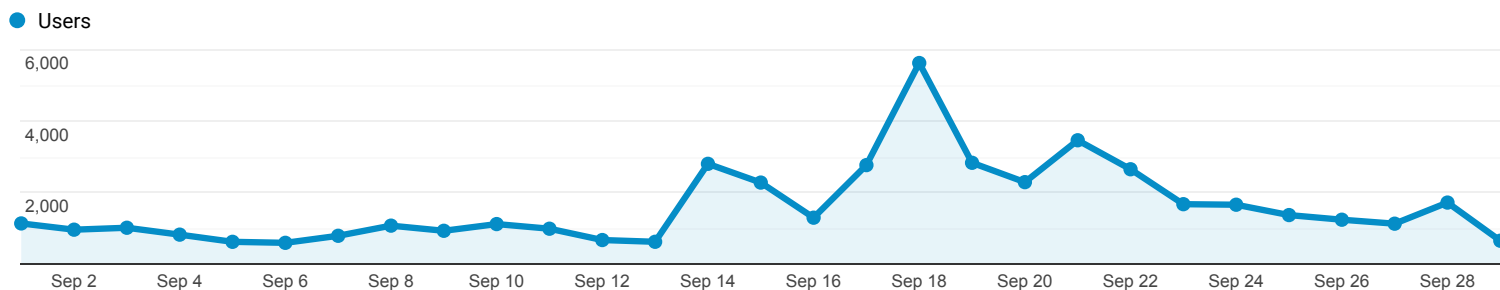

Overview

All Users
100.00% Users

Sep 1, 2020 - Sep 29, 2020

Explorer

Summary

Device Category	Acquisition			Behavior			Conversions		
	Users	New Users	Sessions	Bounce Rate	Pages / Session	Avg. Session Duration	Goal Conversion Rate	Goal Completions	Goal Value
	37,253 % of Total: 100.00% (37,253)	34,713 % of Total: 100.05% (34,695)	50,640 % of Total: 100.00% (50,640)	74.43% Avg for View: 74.43% (0.00%)	1.59 Avg for View: 1.59 (0.00%)	00:01:11 Avg for View: 00:01:11 (0.00%)	0.00% Avg for View: 0.00% (0.00%)	0 % of Total: 0.00% (0)	\$0.00 % of Total: 0.00% (0.00%)
1. mobile	20,035 (53.73%)	18,841 (54.28%)	24,693 (48.76%)	79.54%	1.40	00:00:49	0.00%	0 (0.00%)	\$0.00 (0.00%)
2. desktop	14,430 (38.70%)	13,408 (38.63%)	22,047 (43.54%)	68.80%	1.80	00:01:37	0.00%	0 (0.00%)	\$0.00 (0.00%)
3. tablet	2,821 (7.57%)	2,464 (7.10%)	3,900 (7.70%)	73.92%	1.64	00:01:05	0.00%	0 (0.00%)	\$0.00 (0.00%)