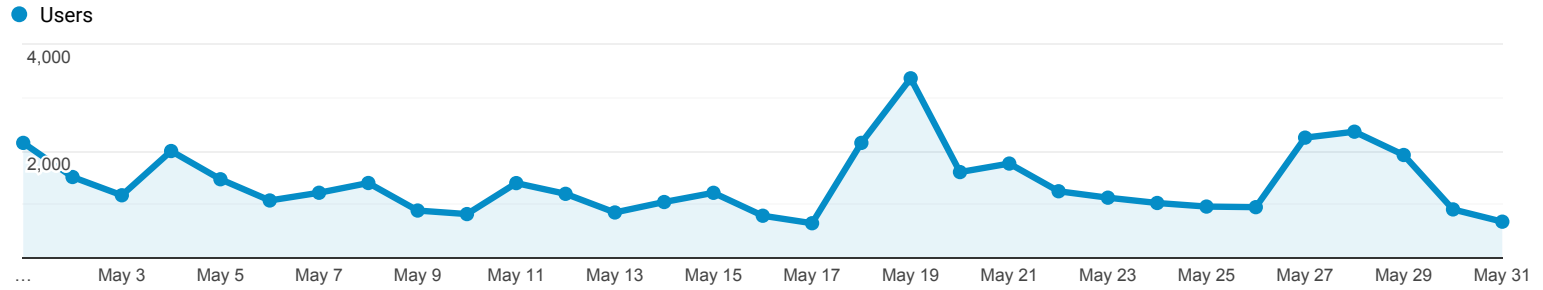

Overview

All Users
100.00% Users

May 1, 2020 - May 31, 2020

Explorer

Summary

Device Category	Acquisition			Behavior			Conversions		
	Users	New Users	Sessions	Bounce Rate	Pages / Session	Avg. Session Duration	Goal Conversion Rate	Goal Completions	Goal Value
	32,002 % of Total: 100.00% (32,002)	29,087 % of Total: 100.08% (29,064)	47,125 % of Total: 100.00% (47,125)	74.05% Avg for View: 74.05% (0.00%)	1.69 Avg for View: 1.69 (0.00%)	00:01:17 Avg for View: 00:01:17 (0.00%)	0.00% Avg for View: 0.00% (0.00%)	0 % of Total: 0.00% (0)	\$0.00 % of Total: 0.00% (0.00%)
1. mobile	17,258 (53.75%)	15,983 (54.95%)	22,739 (48.25%)	82.55%	1.39	00:00:48	0.00%	0 (0.00%)	\$0.00 (0.00%)
2. desktop	11,843 (36.89%)	10,565 (36.32%)	19,818 (42.05%)	64.55%	1.98	00:01:51	0.00%	0 (0.00%)	\$0.00 (0.00%)
3. tablet	3,005 (9.36%)	2,539 (8.73%)	4,568 (9.69%)	72.94%	1.90	00:01:15	0.00%	0 (0.00%)	\$0.00 (0.00%)