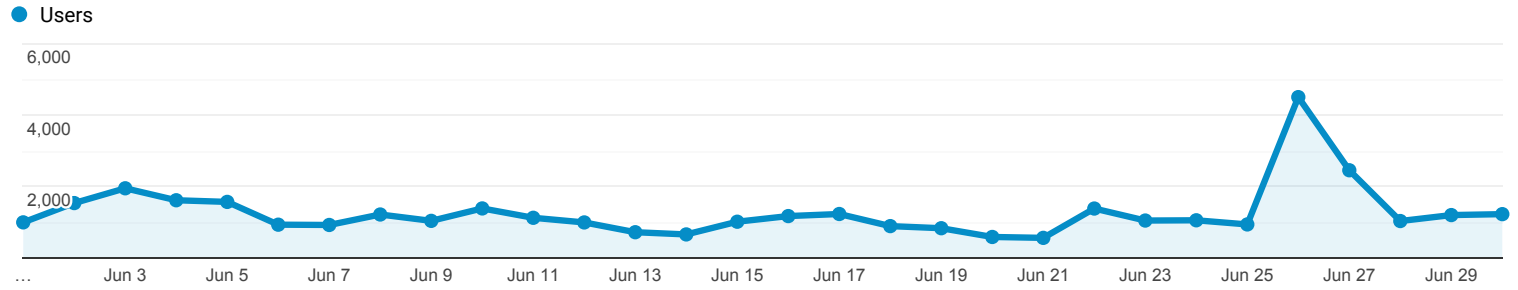

Overview

All Users
100.00% Users

Jun 1, 2020 - Jun 30, 2020

Explorer

Summary

Device Category	Acquisition			Behavior			Conversions		
	Users	New Users	Sessions	Bounce Rate	Pages / Session	Avg. Session Duration	Goal Conversion Rate	Goal Completions	Goal Value
	27,277 % of Total: 100.00% (27,277)	24,790 % of Total: 100.05% (24,778)	42,002 % of Total: 100.00% (42,002)	69.96% Avg for View: 69.96% (0.00%)	1.73 Avg for View: 1.73 (0.00%)	00:01:24 Avg for View: 00:01:24 (0.00%)	0.00% Avg for View: 0.00% (0.00%)	0 % of Total: 0.00% (0)	\$0.00 % of Total: 0.00% (\$0.00)
1. mobile	15,074 (55.27%)	14,012 (56.52%)	20,375 (48.51%)	78.09%	1.47	00:00:56	0.00%	0 (0.00%)	\$0.00 (0.00%)
2. desktop	9,848 (36.11%)	8,813 (35.55%)	17,998 (42.85%)	60.59%	2.02	00:01:59	0.00%	0 (0.00%)	\$0.00 (0.00%)
3. tablet	2,349 (8.61%)	1,965 (7.93%)	3,629 (8.64%)	70.85%	1.78	00:01:07	0.00%	0 (0.00%)	\$0.00 (0.00%)