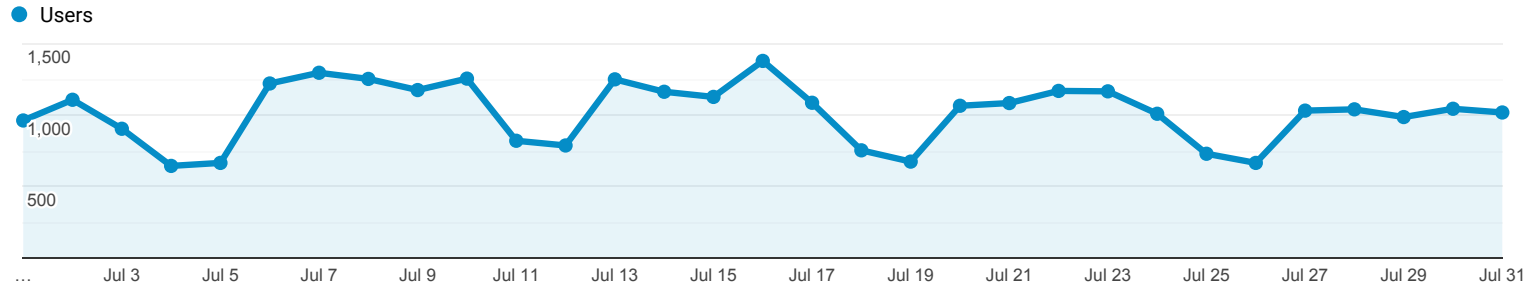

Overview

All Users
100.00% Users

Jul 1, 2020 - Jul 31, 2020

Explorer

Summary

Device Category	Acquisition			Behavior			Conversions		
	Users	New Users	Sessions	Bounce Rate	Pages / Session	Avg. Session Duration	Goal Conversion Rate	Goal Completions	Goal Value
	21,968 % of Total: 100.00% (21,968)	19,814 % of Total: 100.07% (19,801)	35,564 % of Total: 100.00% (35,564)	68.35% Avg for View: 68.35% (0.00%)	1.74 Avg for View: 1.74 (0.00%)	00:01:34 Avg for View: 00:01:34 (0.00%)	0.00% Avg for View: 0.00% (0.00%)	0 % of Total: 0.00% (0)	\$0.00 % of Total: 0.00% (0.00%)
1. mobile	11,170 (50.73%)	10,295 (51.96%)	15,849 (44.56%)	76.04%	1.48	00:00:59	0.00%	0 (0.00%)	\$0.00 (0.00%)
2. desktop	9,248 (42.00%)	8,194 (41.35%)	16,965 (47.70%)	61.43%	1.97	00:02:06	0.00%	0 (0.00%)	\$0.00 (0.00%)
3. tablet	1,600 (7.27%)	1,325 (6.69%)	2,750 (7.73%)	66.73%	1.88	00:01:29	0.00%	0 (0.00%)	\$0.00 (0.00%)