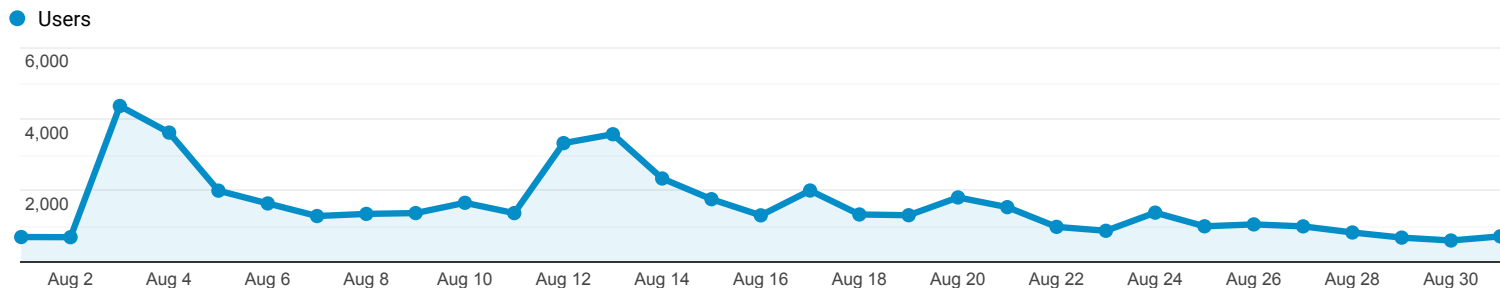

Overview

All Users
100.00% Users

Aug 1, 2020 - Aug 31, 2020

Explorer

Summary

Device Category	Acquisition			Behavior			Conversions		
	Users	New Users	Sessions	Bounce Rate	Pages / Session	Avg. Session Duration	Goal Conversion Rate	Goal Completions	Goal Value
	38,724 % of Total: 100.00% (38,724)	36,551 % of Total: 100.05% (36,533)	53,838 % of Total: 100.00% (53,838)	75.15% Avg for View: 75.15% (0.00%)	1.59 Avg for View: 1.59 (0.00%)	00:01:18 Avg for View: 00:01:18 (0.00%)	0.00% Avg for View: 0.00% (0.00%)	0 % of Total: 0.00% (0)	\$0.00 % of Total: 0.00% (0.00%)
1. mobile	23,056 (59.29%)	22,096 (60.45%)	29,026 (53.91%)	81.20%	1.37	00:00:49	0.00%	0 (0.00%)	\$0.00 (0.00%)
2. desktop	12,083 (31.07%)	11,071 (30.29%)	19,698 (36.59%)	65.81%	1.91	00:02:05	0.00%	0 (0.00%)	\$0.00 (0.00%)
3. tablet	3,751 (9.65%)	3,384 (9.26%)	5,114 (9.50%)	76.73%	1.61	00:01:00	0.00%	0 (0.00%)	\$0.00 (0.00%)