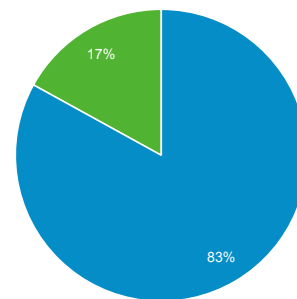

Users 27,277	New Users 24,778	Sessions 42,002
Number of Sessions per User 1.54	Pageviews 72,737	Pages / Session 1.73
Avg. Session Duration 00:01:24	Bounce Rate 69.96%	

■ New Visitor ■ Returning Visitor