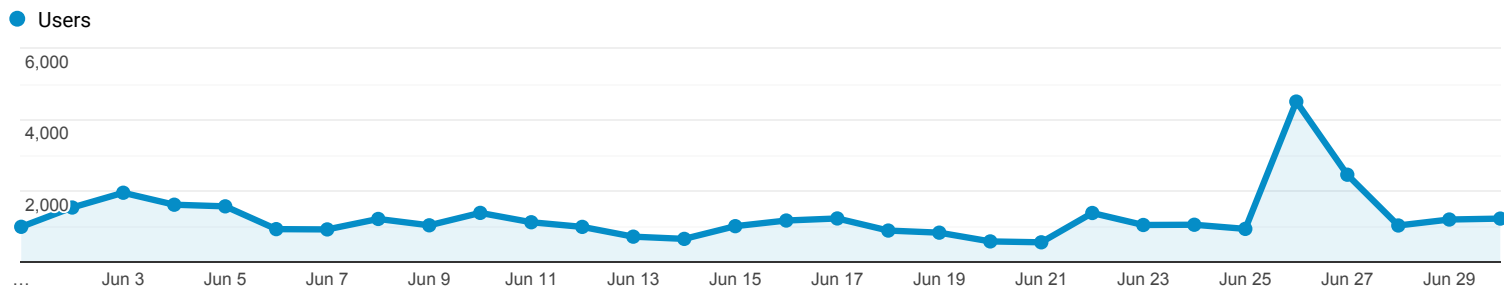

Audience Overview

Jun 1, 2020 - Jun 30, 2020

All Users
100.00% Users

Overview

Users 27,277	New Users 24,778	Sessions 42,002
Number of Sessions per User 1.54	Pageviews 72,737	Pages / Session 1.73
Avg. Session Duration 00:01:24	Bounce Rate 69.96%	